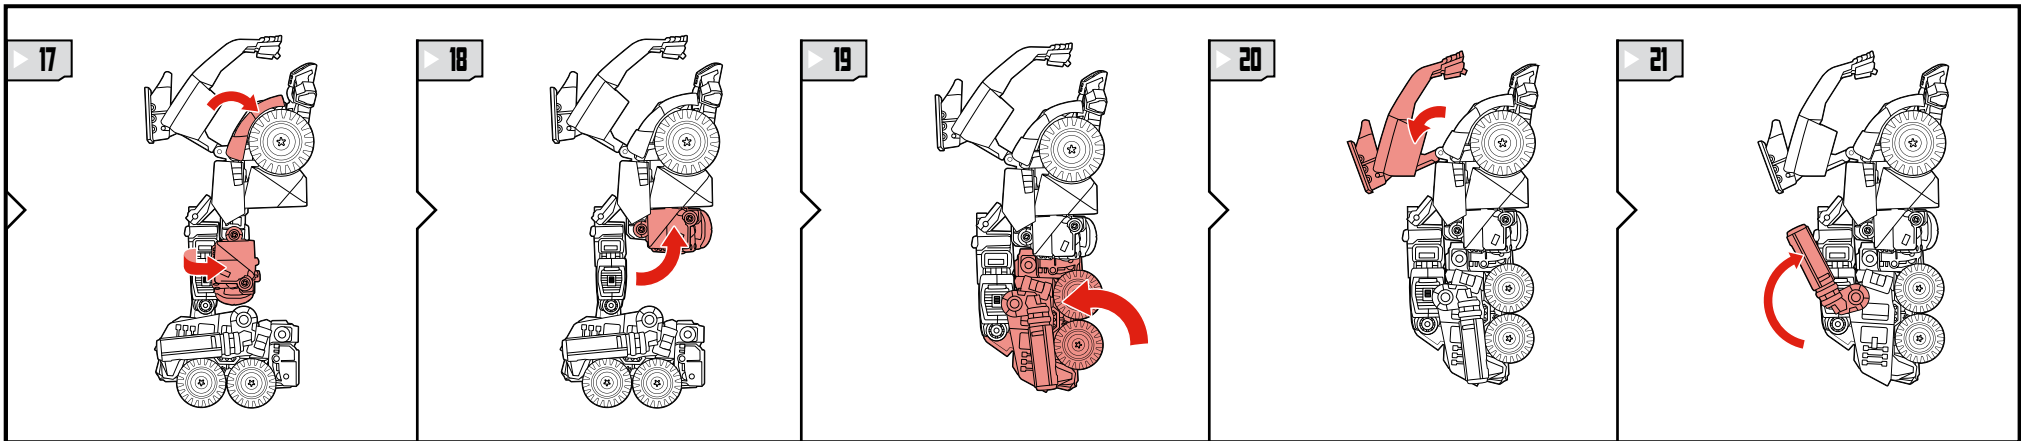

TRANSFORMERS

CYBERTRONIAN OPTIMUS PRIME™

LEVEL: 0 1 2 3 4 5

ADVANCED

AUTOBOT®

NOTE: Some parts are made to detach if excessive force is applied and are designed to be reattached if separation occurs. Adult supervision may be necessary for younger children.

AGES 5+

34084

TRANSFORMERS.COM

CHANGING TO VEHICLE

Some poses may require hand support.

REVERSE ORDER OF INSTRUCTIONS TO CONVERT BACK TO ROBOT.

Product and colors may vary.
© 2011 Hasbro. All Rights Reserved.
TM & ® denote U.S. Trademarks.
Manufactured under license from TOMY Company, Ltd.