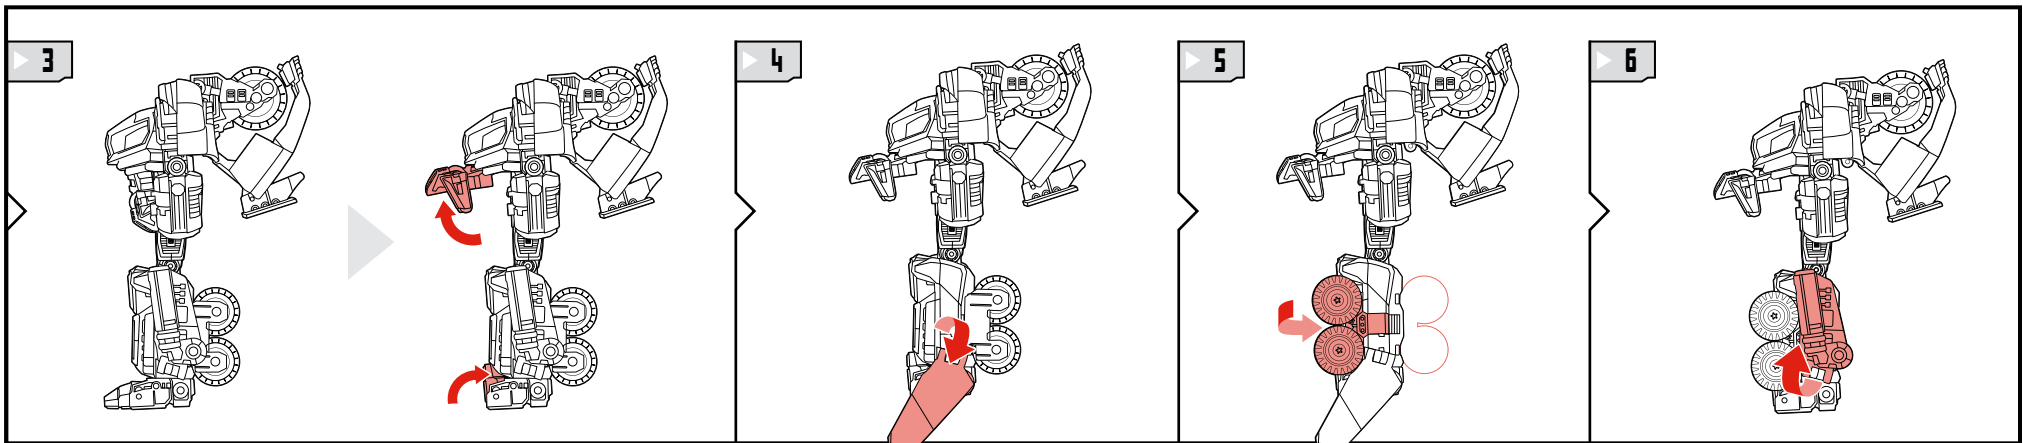

TRANSFORMERS

CYBERTRONIAN OPTIMUS PRIME™

LEVEL: 0 1 2 3 4 5

ADVANCED

AUTOBOT®

NOTE: Some parts are made to detach if excessive force is applied and are designed to be reattached if separation occurs. Adult supervision may be necessary for younger children.

AGES 5+

34084

TRANSFORMERS.COM

CHANGING TO VEHICLE

Some poses may require hand support.

REVERSE ORDER OF INSTRUCTIONS TO CONVERT BACK TO ROBOT.

Product and colors may vary.
© 2011 Hasbro. All Rights Reserved.
TM & ® denote U.S. Trademarks.
Manufactured under license from TOMY Company, Ltd.