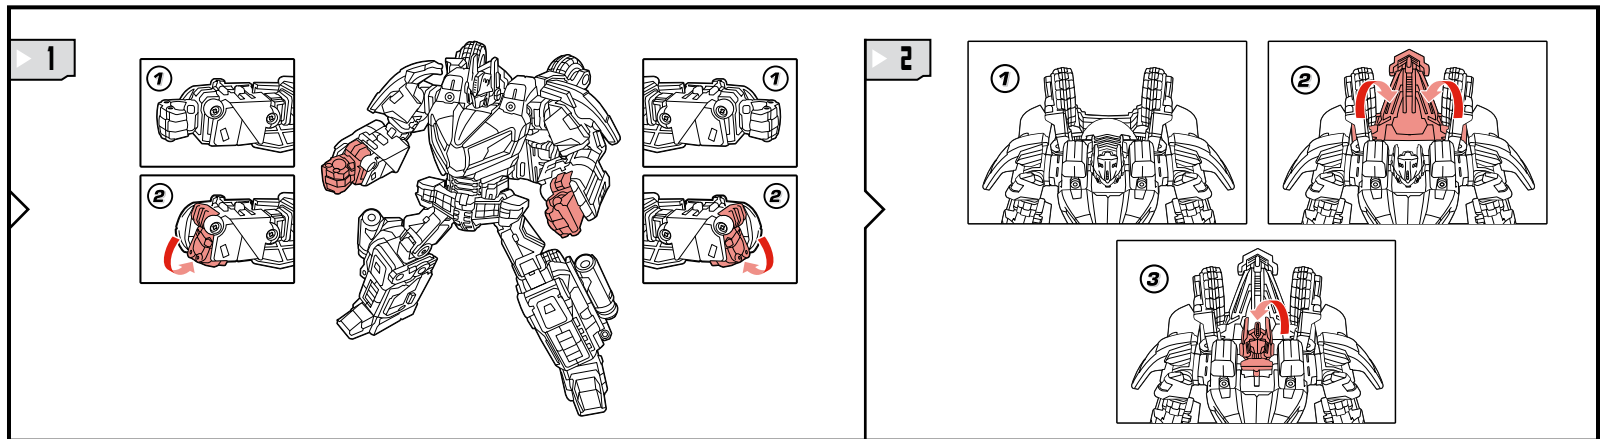

TRANSFORMERS

CYBERTRONIAN OPTIMUS PRIME™

LEVEL: 0 1 2 3 4 5

ADVANCED

AUTOBOT®

NOTE: Some parts are made to detach if excessive force is applied and are designed to be reattached if separation occurs. Adult supervision may be necessary for younger children.

AGES 5+

34084

TRANSFORMERS.COM

CHANGING TO VEHICLE

Some poses may require hand support.

REVERSE ORDER OF INSTRUCTIONS TO CONVERT BACK TO ROBOT.

Product and colors may vary.
© 2011 Hasbro. All Rights Reserved.
TM & ® denote U.S. Trademarks.
Manufactured under license from TOMY Company, Ltd.