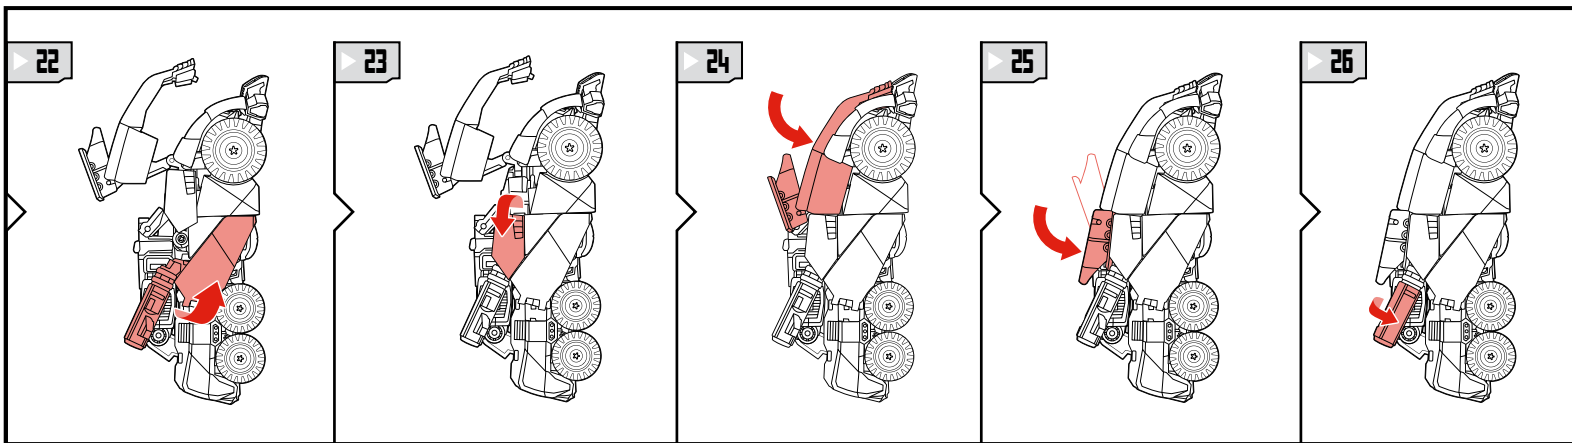

TRANSFORMERS

CYBERTRONIAN OPTIMUS PRIME™

LEVEL: 0 1 2 3 4 5

ADVANCED

AUTOBOT®

NOTE: Some parts are made to detach if excessive force is applied and are designed to be reattached if separation occurs. Adult supervision may be necessary for younger children.

AGES 5+

34084

TRANSFORMERS.COM

CHANGING TO VEHICLE

Some poses may require hand support.

REVERSE ORDER OF INSTRUCTIONS TO CONVERT BACK TO ROBOT.

Product and colors may vary.
© 2011 Hasbro. All Rights Reserved.
TM & ® denote U.S. Trademarks.
Manufactured under license from TOMY Company, Ltd.