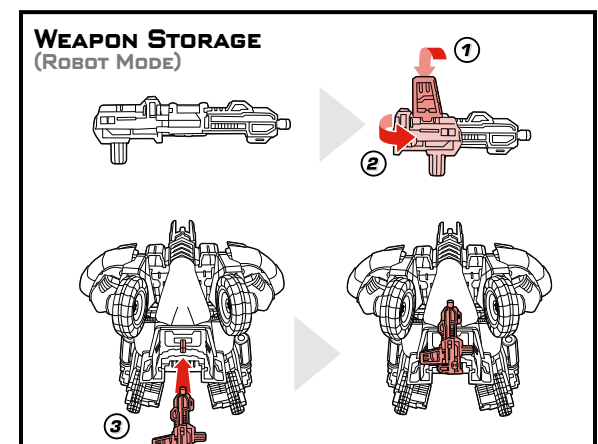

TRANSFORMERS

CYBERTRONIAN OPTIMUS PRIME™

LEVEL: 0 1 2 3 4 5

ADVANCED

AUTOBOT®

NOTE: Some parts are made to detach if excessive force is applied and are designed to be reattached if separation occurs. Adult supervision may be necessary for younger children.

AGES 5+

34084

TRANSFORMERS.COM

CHANGING TO VEHICLE

Some poses may require hand support.

REVERSE ORDER OF INSTRUCTIONS TO CONVERT BACK TO ROBOT.

Product and colors may vary.
© 2011 Hasbro. All Rights Reserved.
TM & ® denote U.S. Trademarks.
Manufactured under license from TOMY Company, Ltd.