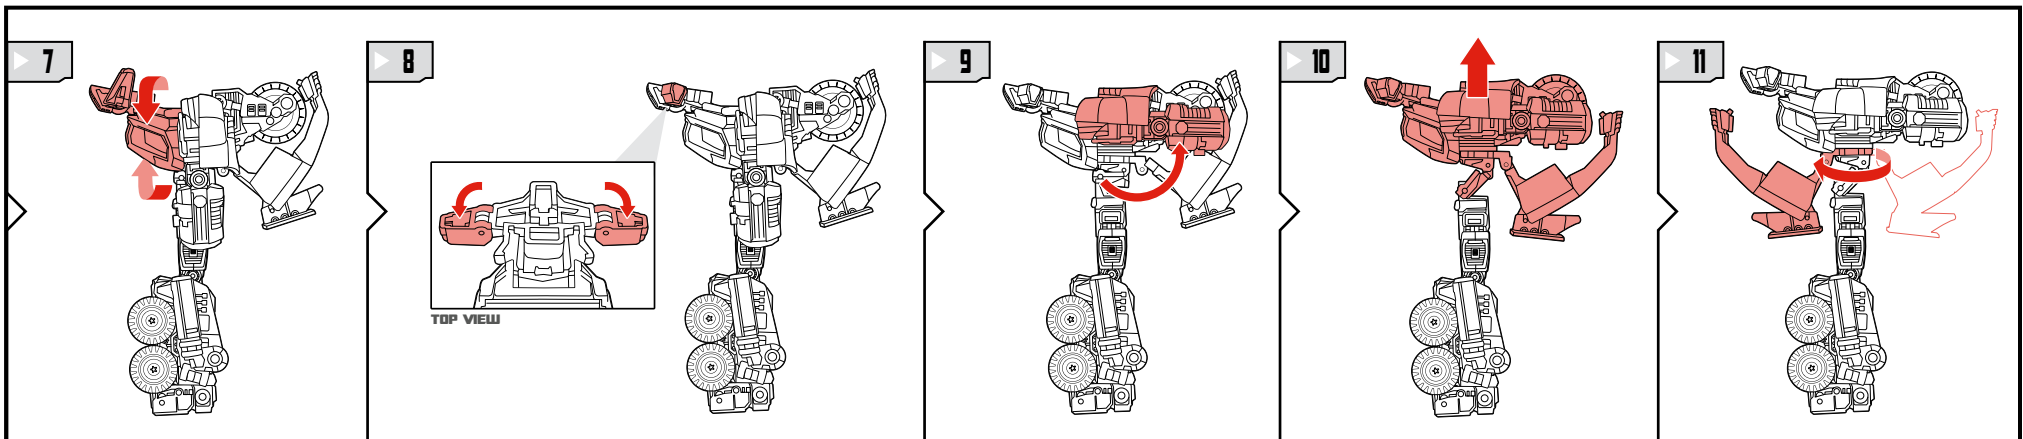

TRANSFORMERS

CYBERTRONIAN OPTIMUS PRIME™

LEVEL: 0 1 2 3 4 5

ADVANCED

AUTOBOT®

NOTE: Some parts are made to detach if excessive force is applied and are designed to be reattached if separation occurs. Adult supervision may be necessary for younger children.

AGES 5+

34084

TRANSFORMERS.COM

CHANGING TO VEHICLE

Some poses may require hand support.

REVERSE ORDER OF INSTRUCTIONS TO CONVERT BACK TO ROBOT.

Product and colors may vary.
© 2011 Hasbro. All Rights Reserved.
TM & ® denote U.S. Trademarks.
Manufactured under license from TOMY Company, Ltd.